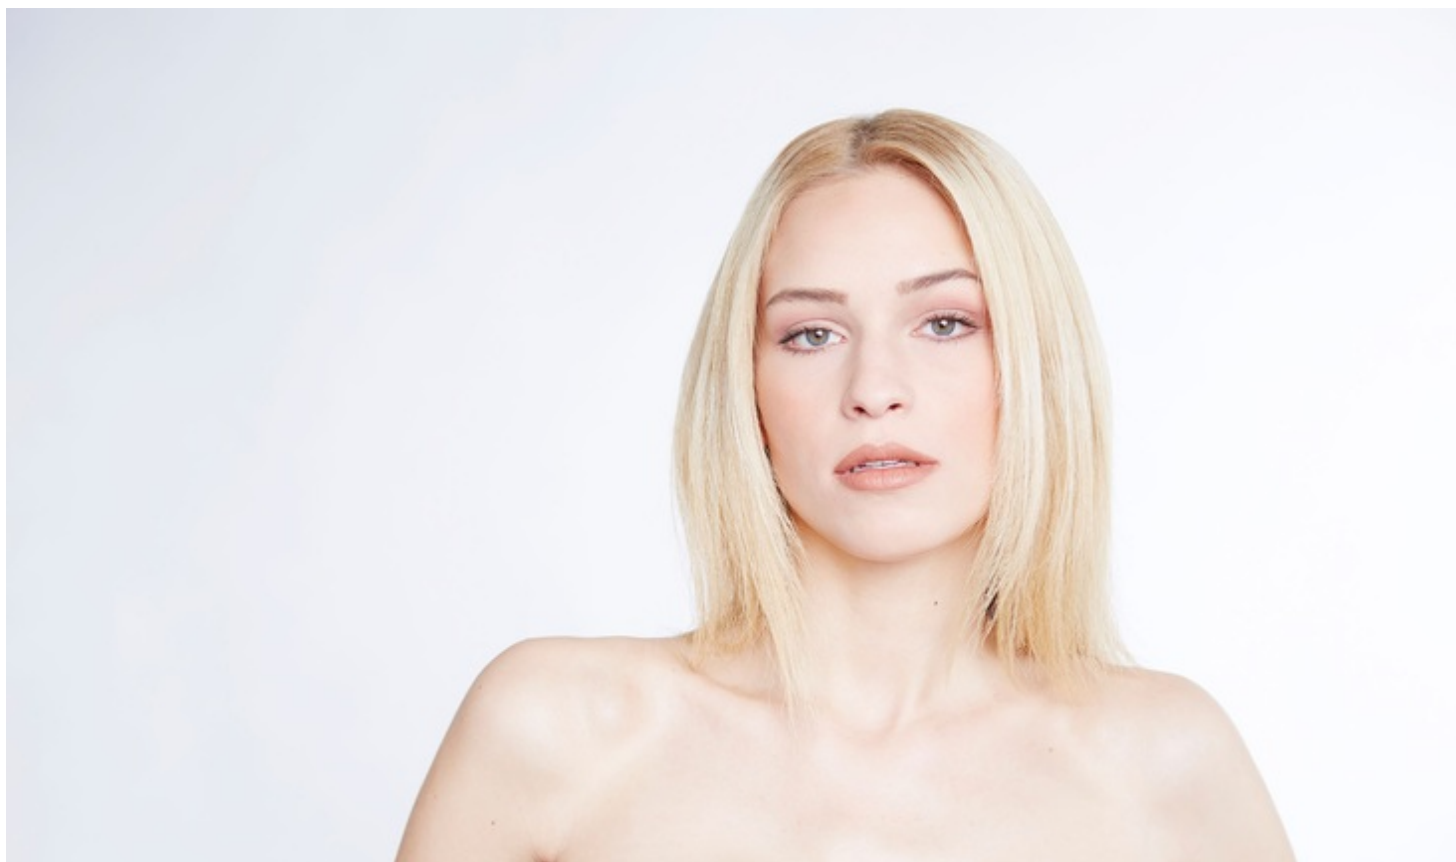

Height 179cm Dress size 36 Cup Size C Chest/Bust 90cm Waist 63cm Hips 90cm Shoe size 39
Hair Color blonde Eye Color blue-gray

Height 179cm Dress size 36 Cup Size C Chest/Bust 90cm Waist 63cm Hips 90cm Shoe size 39
Hair Color blonde Eye Color blue-gray

Height 179cm Dress size 36 Cup Size C Chest/Bust 90cm Waist 63cm Hips 90cm Shoe size 39
Hair Color blonde Eye Color blue-gray