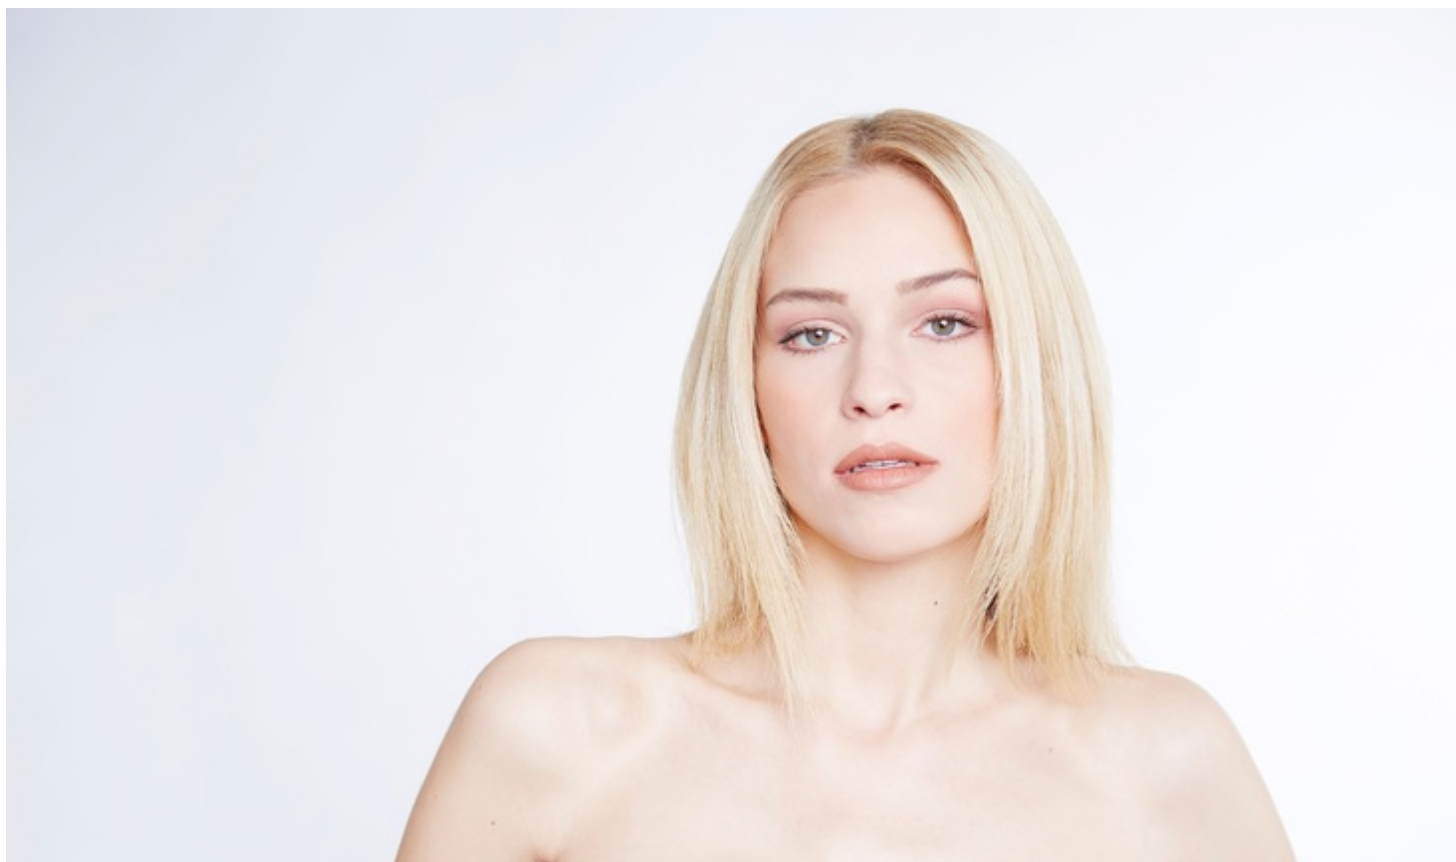

Height 179cm Dress size 36 Cup Size C Chest/Bust 90cm Waist 63cm Hips 90cm Shoe size 39  
Hair Color blonde Eye Color blue-gray

Height 179cm Dress size 36 Cup Size C Chest/Bust 90cm Waist 63cm Hips 90cm Shoe size 39  
Hair Color blonde Eye Color blue-gray

Height 179cm Dress size 36 Cup Size C Chest/Bust 90cm Waist 63cm Hips 90cm Shoe size 39  
Hair Color blonde Eye Color blue-gray